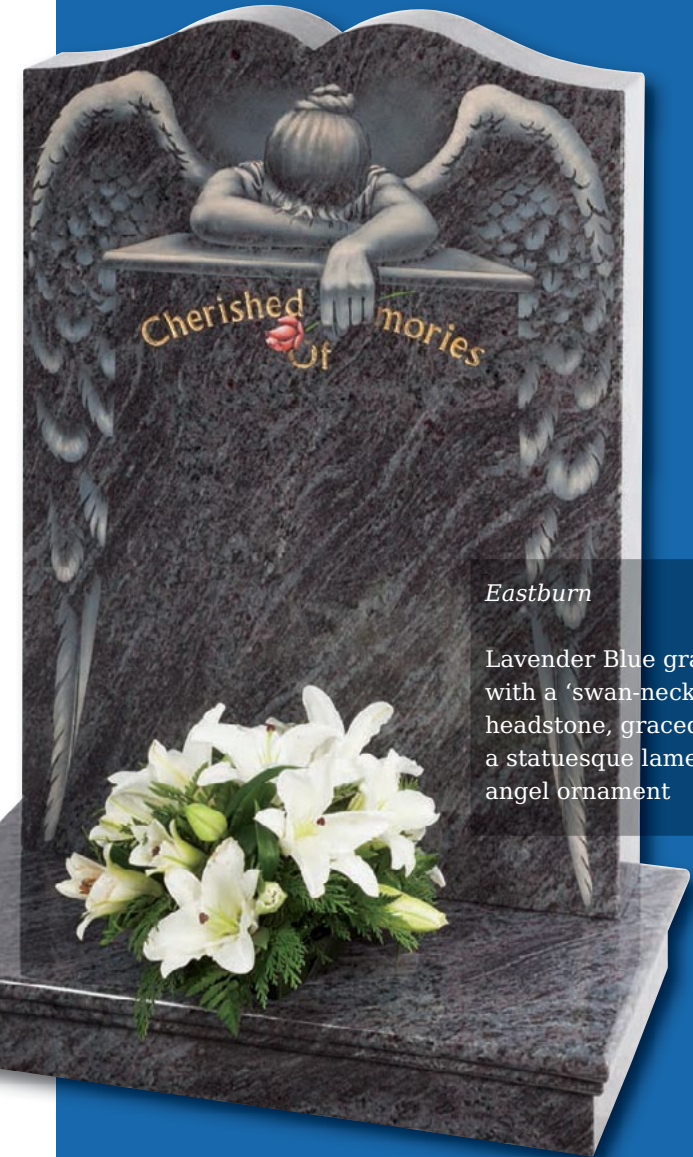

*Hasholme (above)*

This beautiful Emerald Pearl granite memorial needs only a delicate floral design to add to its soft outline of flowing curves and chamfers

*Staxton*

Distinguished Emerald Pearl granite pillared memorial with heart detail