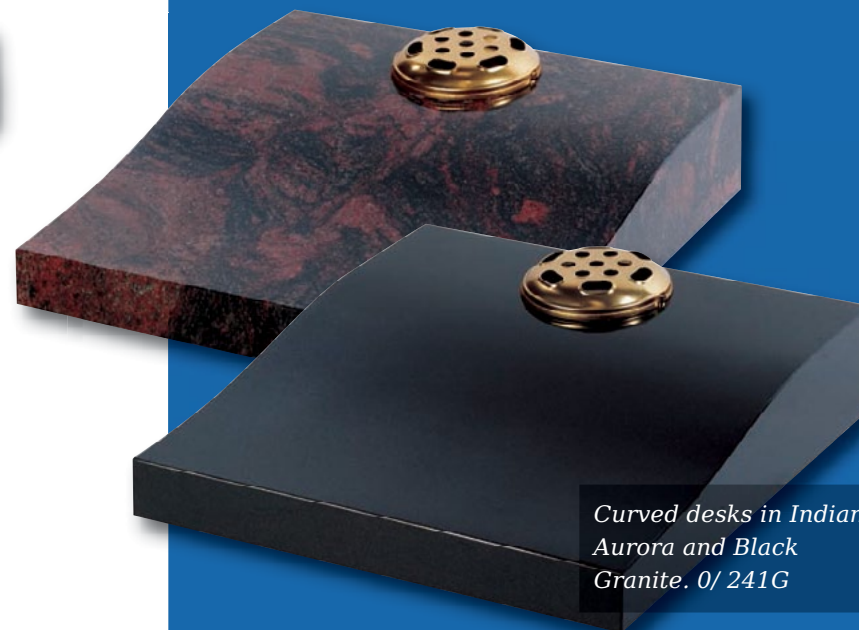

*Curved desks in Indian  
Aurora and Black  
Granite. 0/ 241G*