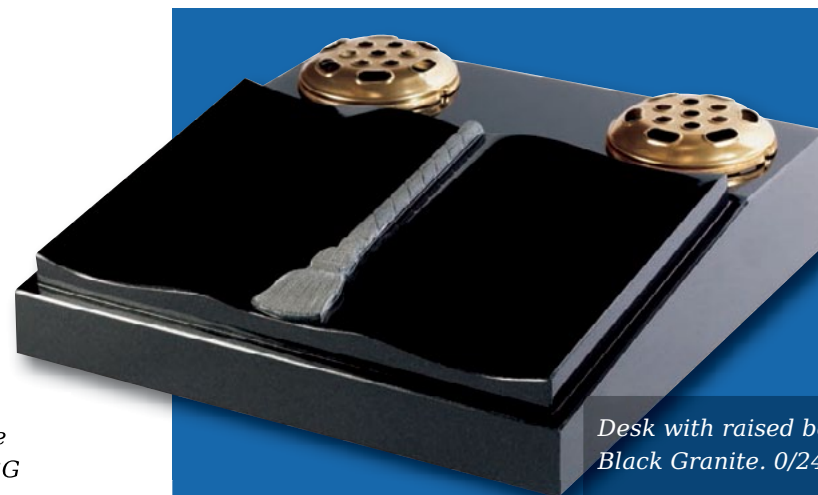

## Desks & Wedges

*Desk with pitched edge in  
Blue Pearl granite. 0/244G*

*Blue Pearl granite wedge  
with pitched edge. 0/243G*

*South African Dark Grey  
polished wedge. 0/230G*

*Desk with raised book in  
Black Granite. 0/245G*